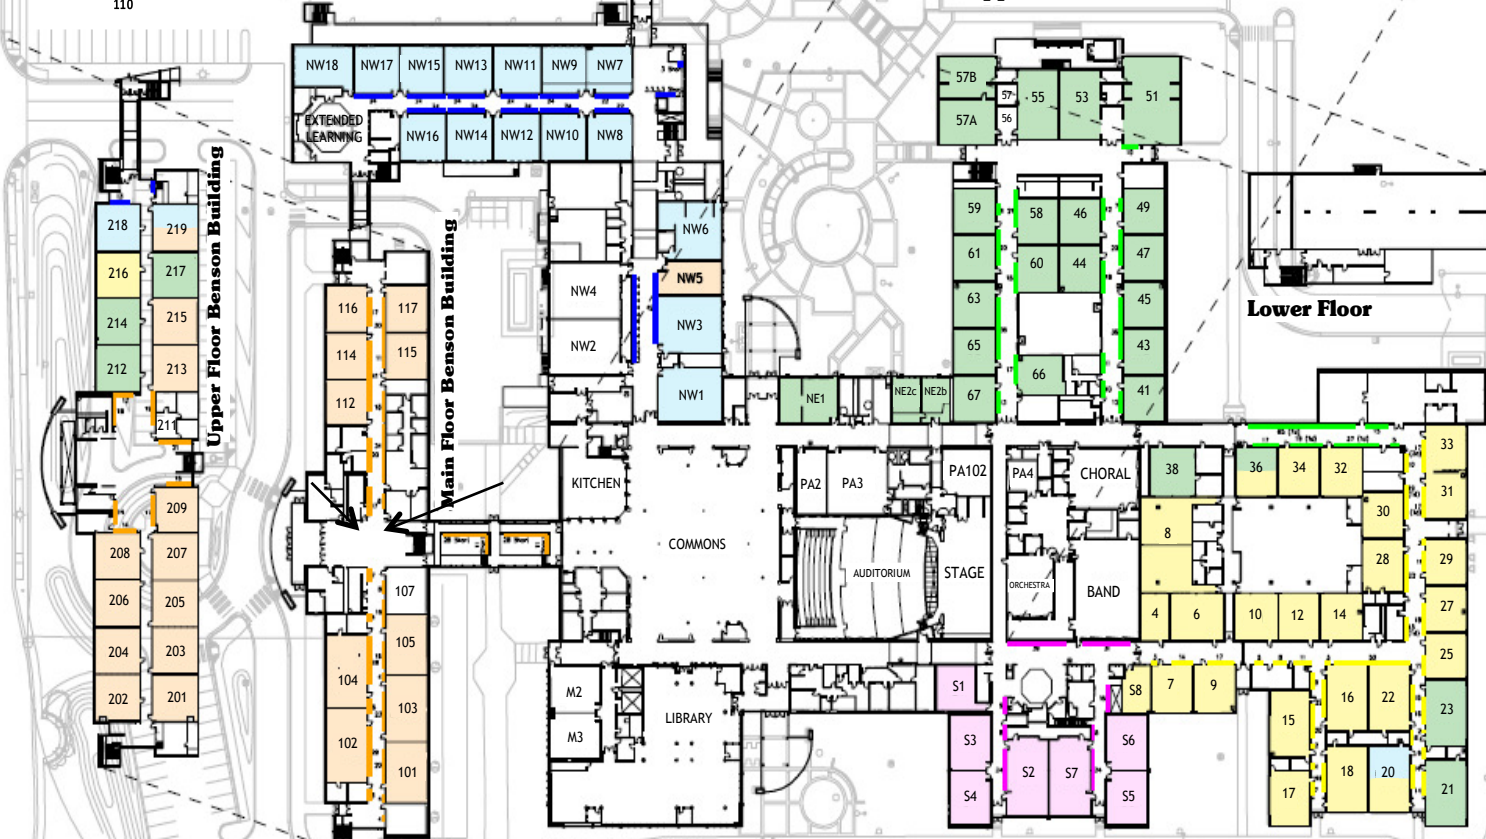

Student Parking

- | | | | |
|---|----------------------------------|---|-----------------------------------|
|  | Northwest Academic Area |  | Lockers (NW01-NW403) or 1001-1416 |
|  | Northeast Academic Area |  | Lockers 2001-2408 |
|  | Southeast Academic Area |  | Lockers 3001-3418 |
|  | Southwest Academic Area |  | Lockers 4001-4451 5001-5131 |
|  | South Academic Area (SWS) |  | SWS Lockers 5200-5357 |

Lower Floor

Upper Floor

Main Floor Plan

Visitor Parking