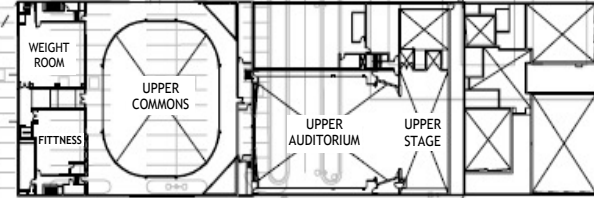

Student Parking

- | | | | |
|---|----------------------------------|---|-----------------------------------|
|  | Northwest Academic Area |  | Lockers (NW01-NW403) or 1001-1416 |
|  | Northeast Academic Area |  | Lockers 2001-2408 |
|  | Southeast Academic Area |  | Lockers 3001-3418 |
|  | Southwest Academic Area |  | Lockers 4001-4451 5001-5131 |
|  | South Academic Area (SWS) |  | SWS Lockers 5200-5357 |

Lower Floor

Upper Floor

Main Floor Plan

Visitor Parking